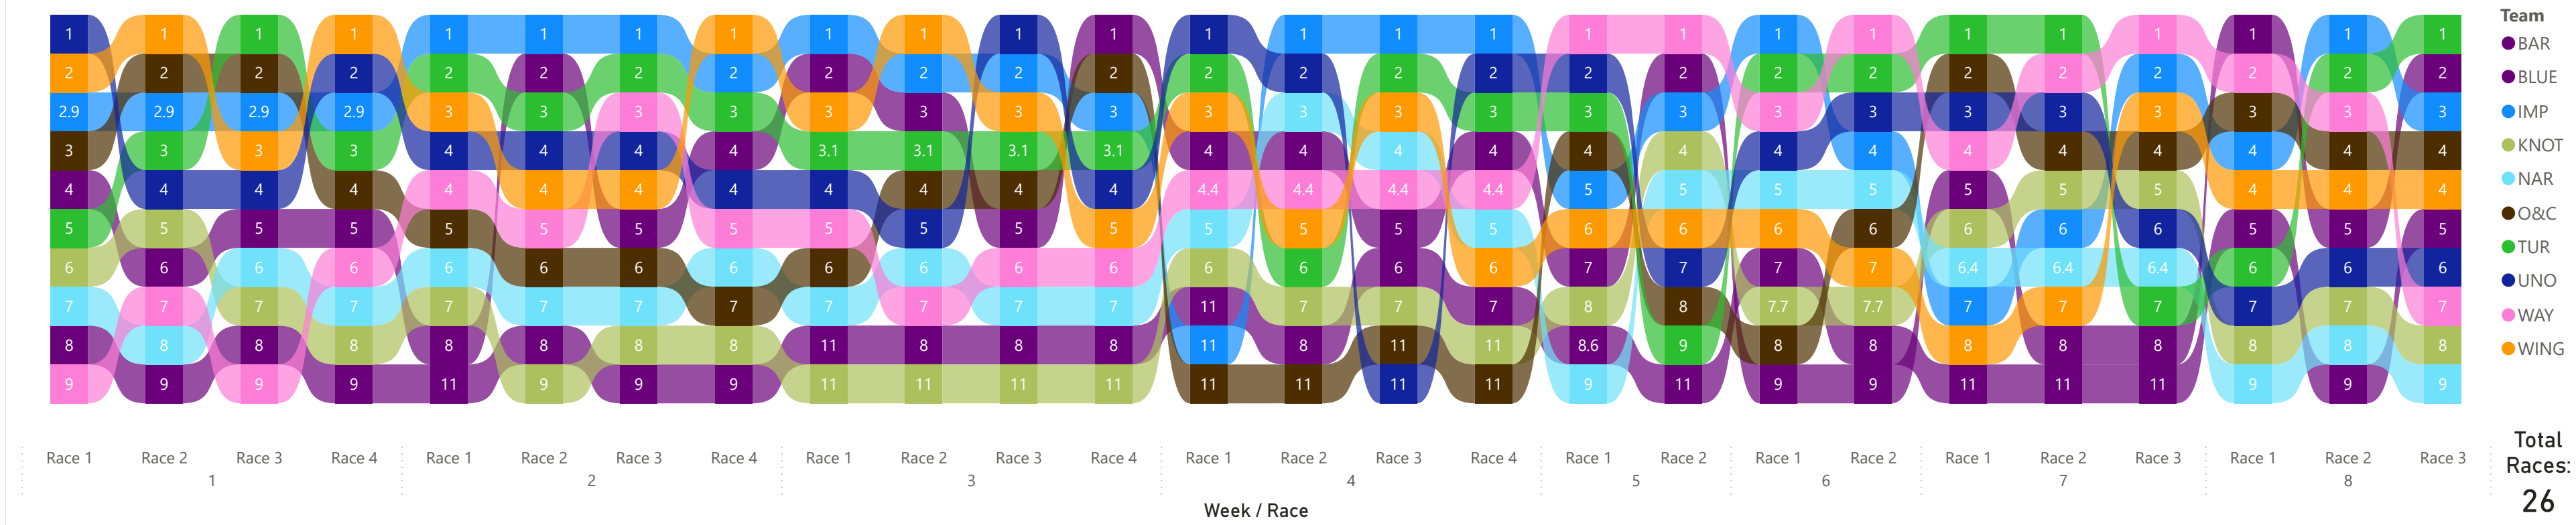

Scores by Race | Adjusted based on performance through Week 08

Raw Score Sheet

Week	1	2	3	4	5	6	7	8																		
Team	Race 1	Race 2	Race 3	Race 4	Race 1	Race 2	Race 3	Race 4	Race 1	Race 2	Race 3	Race 4	Race 1	Race 2	Race 3	Race 4	Race 1	Race 2	Race 3	Race 4	Race 1	Race 2	Race 3			
BAR	4	6	5	5	[8]	2	5	4	2	3	5	1	4	4	5	4	7	2	[9]	5	8	8	1	5	2	
BLUE	8	9	8	9	[11/DNF]	8	9	9	[11/DNF]	8	8	8	[11/DNF]	8	6	7	8.6/RDG	11/DNF	7	8	11/DNS	11/DNS	11/DNS	5	9	5
IMP	2.9/RDG	2.9/RDG	2.9/RDG	2.9/RDG	1	1	1	2	1	2	2	3	[11/DNF]	1	1	1	5	3	1	4	[7]	[6]	2	4	1	3
KNOT	6	5	7	8	7	9	8	8	[11/DNS]	[11/DNS]	[11/DNS]	11/DNS	6	7	7	11/DNS	8	4	7.7/RDG	7.7/RDG	6	5	5	8	7	8
NAR	7	8	6	7	6	7	7	6	7	6	7	7	5	3	4	5	[9]	5	5	5	6.4/RDG	6.4/RDG	6.4/RDG	[9]	8	[9]
O&C	3	2	2	4	5	6	6	7	6	4	4	2	[11/DNS]	[11/DNS]	[11/DNS]	11/DNS	4	8	8	6	2	4	4	3	4	4
TUR	5	3	1	3	2	3	2	3	3.1/RDG	3.1/RDG	3.1/RDG	3.1/RDG	2	[6]	2	3	3	[9]	2	2	1	1	[7]	6	2	1
UNO	1	4	4	2	4/RDG	4/RDG	4/RDG	4/RDG	4	5	1	4	1	2	[11/DSQ]	2	2	[7]	4	3	3	3	6	[7]	6	6
WAY	[9]	[7]	[9]	6	4	5	3	5	5	7	6	6	4.4/RDG	4.4/RDG	4.4/RDG	1	1	3	1	4	2	1	2	3	7	
WING	2	1	3	1	3	4	4	1	3	1	3	5	3	5	3	6	6	6	6	[7]	[8]	[7]	3	4/RDG	4/RDG	4/RDG